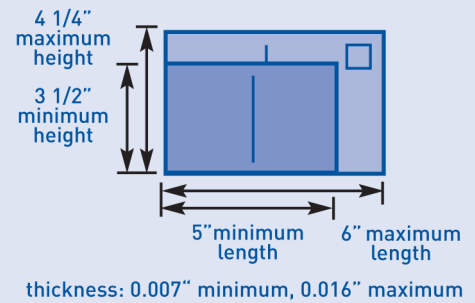

Priority Mail®, Express Mail® and Package Services

Business mailers who send mail using Priority Mail® or Express Mail® service may be eligible for Commercial Pricing – discounts made easier with your Pitney Bowes digital mailing system.

Select Retail Rates for Priority Mail®, Express Mail® and Package Services	Current	Jan '13
Priority Mail® – Flat Rate Envelope	$5.15	$5.60
Priority Mail® – Small Flat Rate Box	$5.35	$5.80
Priority Mail® – Medium Flat Rate Box	$11.35	$12.35
Priority Mail® – Large Flat Rate Box	$15.45	$16.85
Express Mail® – Flat Rate Envelope	$18.95	$19.95
Standard Post – 1 lb. Single-Piece	$5.20	$5.60
Media Mail – 1 lb. Single-Piece	$2.47	$3.53
Library Mail – 1 lb. Single Piece	$2.35	$2.40

Extra Services

The USPS offers many services that can help you confirm delivery. Take a moment to understand your choices so you can select the best option for your business.

Select Rates for Extra Services	Current	Jan '13
Registered Mail™ Base Rate	$10.95	$11.20
Certified Mail™	$2.95	$3.10
Return Receipt (paper based)	$2.35	$2.55
Electronic Return Receipt	$1.15	$1.25
First-Class Address Correction – Manual	$0.50	$0.55
First-Class Address Correction –Electronic	$0.10	$0.11

Postcard Dimensions